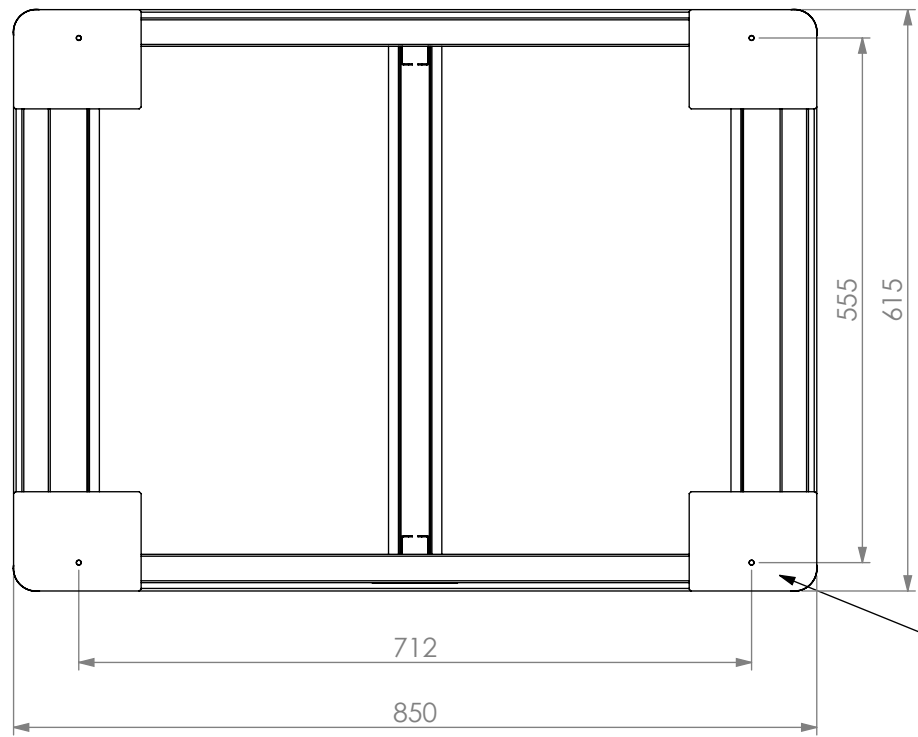

SIMPLY STAINLESS

PLAN

- FOOT MOUNT PLATE
- 30x30mm SQ TUBE
- CASSETTE FRAME
- UNDERSHELF

FRONT ELEVATION

SIDE ELEVATION

27 - RATIONAL STAND

SIMPLY STAINLESS
 Modular Sinks, Tables & Shelving
 COPYRIGHT © 2022
 This drawing is the property of CI GROUP PTY LTD. Tradings as SIMPLY STAINLESS and it may not be copied, reproduced or modified in whole or in part without prior written permission of CI GROUP PTY LTD. SIMPLY STAINLESS reserves the right to change specification and design without notice.

27-RATIONAL STAND

SIZE: A3 SCALE : 1:10

- CONSTRUCTION NOTES :**
1. FRAME MADE FROM Ø38mm ROUND TUBE & 30mm SQ TUBE STAINLESS STEEL.
 2. UNDERSHELF MADE FROM 1.2mm STAINLESS STEEL.
 3. FEET ARE ADJUSTABLE STAINLESS STEEL DISC SHAPED FEET.