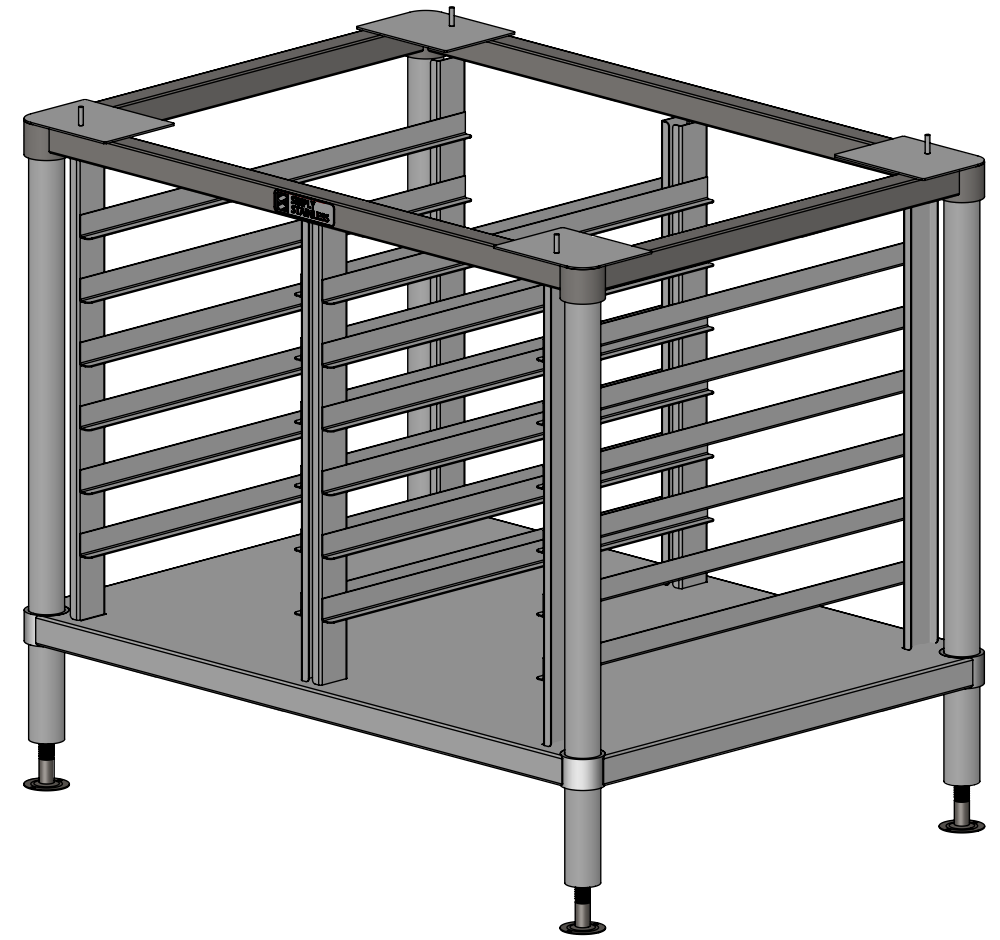

SIMPLY STAINLESS

PLAN

- FOOT MOUNT PLATE
- 30x30mm SQ TUBE
- CASSETTE FRAME
- UNDERSHELF

FRONT ELEVATION

SIDE ELEVATION

27 - RATIONAL STAND

SIMPLY STAINLESS
 Modular Sinks, Tables & Shelving
 COPYRIGHT © 2022
 This drawing is the property of CI GROUP PTY LTD. Tradings as SIMPLY STAINLESS and it may not be copied, reproduced or modified in whole or in part without prior written permission of CI GROUP PTY LTD. SIMPLY STAINLESS reserves the right to change specification and design without notice.

27-RATIONAL STAND

SIZE: A3 SCALE : 1:10

- CONSTRUCTION NOTES :**
1. FRAME MADE FROM Ø38mm ROUND TUBE & 30mm SQ TUBE STAINLESS STEEL.
 2. UNDERSHELF MADE FROM 1.2mm STAINLESS STEEL.
 3. FEET ARE ADJUSTABLE STAINLESS STEEL DISC SHAPED FEET.