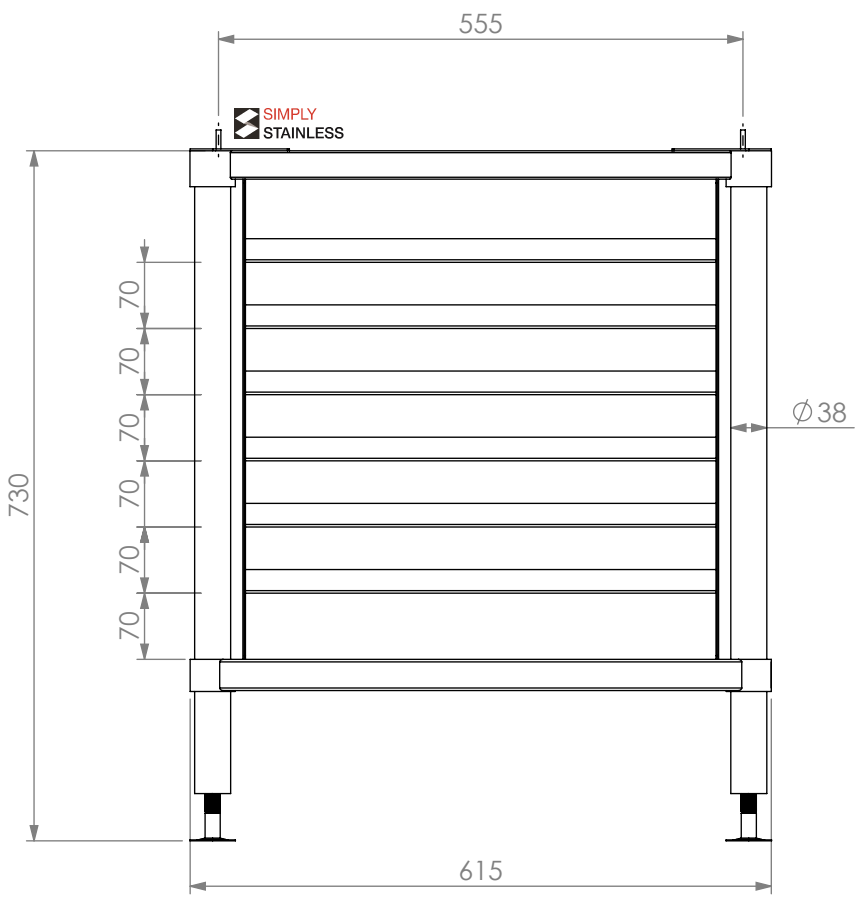

SIMPLY STAINLESS

PLAN

- FOOT MOUNT PLATE
- 30x30mm SQ TUBE
- CASSETTE FRAME
- UNDERSHELF

FRONT ELEVATION

SIDE ELEVATION

27 - RATIONAL STAND

SIMPLY STAINLESS
 Modular Sinks, Tables & Shelving
 COPYRIGHT © 2022
 This drawing is the property of CI GROUP PTY LTD. Tradings as SIMPLY STAINLESS and it may not be copied, reproduced or modified in whole or in part without prior written permission of CI GROUP PTY LTD. SIMPLY STAINLESS reserves the right to change specification and design without notice.

27-RATIONAL STAND

SIZE: A3 SCALE : 1:10

- CONSTRUCTION NOTES :**
1. FRAME MADE FROM Ø38mm ROUND TUBE & 30mm SQ TUBE STAINLESS STEEL.
 2. UNDERSHELF MADE FROM 1.2mm STAINLESS STEEL.
 3. FEET ARE ADJUSTABLE STAINLESS STEEL DISC SHAPED FEET.