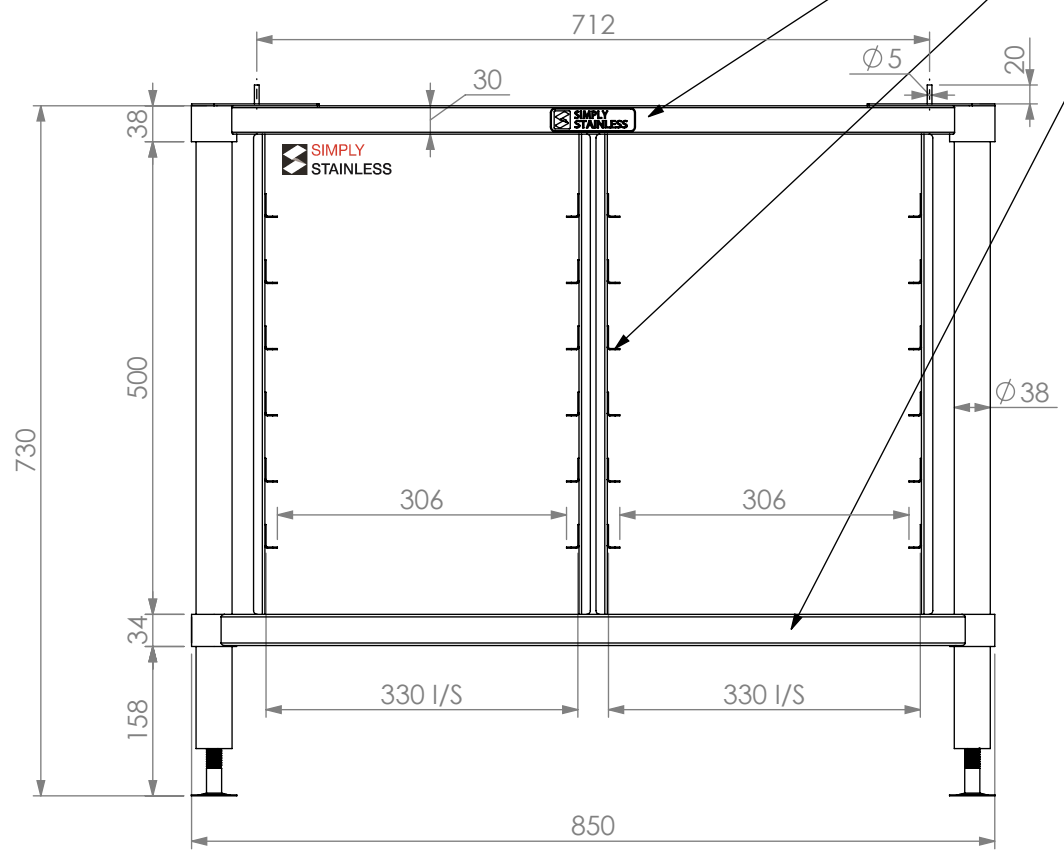

SIMPLY STAINLESS

PLAN

- FOOT MOUNT PLATE
- 30x30mm SQ TUBE
- CASSETTE FRAME
- UNDERSHELF

FRONT ELEVATION

SIDE ELEVATION

27 - RATIONAL STAND

SIMPLY STAINLESS
 Modular Sinks, Tables & Shelving
 COPYRIGHT © 2022
 This drawing is the property of CI GROUP PTY LTD. Tradings as SIMPLY STAINLESS and it may not be copied, reproduced or modified in whole or in part without prior written permission of CI GROUP PTY LTD. SIMPLY STAINLESS reserves the right to change specification and design without notice.

27-RATIONAL STAND

SIZE: A3 SCALE : 1:10

- CONSTRUCTION NOTES :**
1. FRAME MADE FROM Ø38mm ROUND TUBE & 30mm SQ TUBE STAINLESS STEEL.
 2. UNDERSHELF MADE FROM 1.2mm STAINLESS STEEL.
 3. FEET ARE ADJUSTABLE STAINLESS STEEL DISC SHAPED FEET.